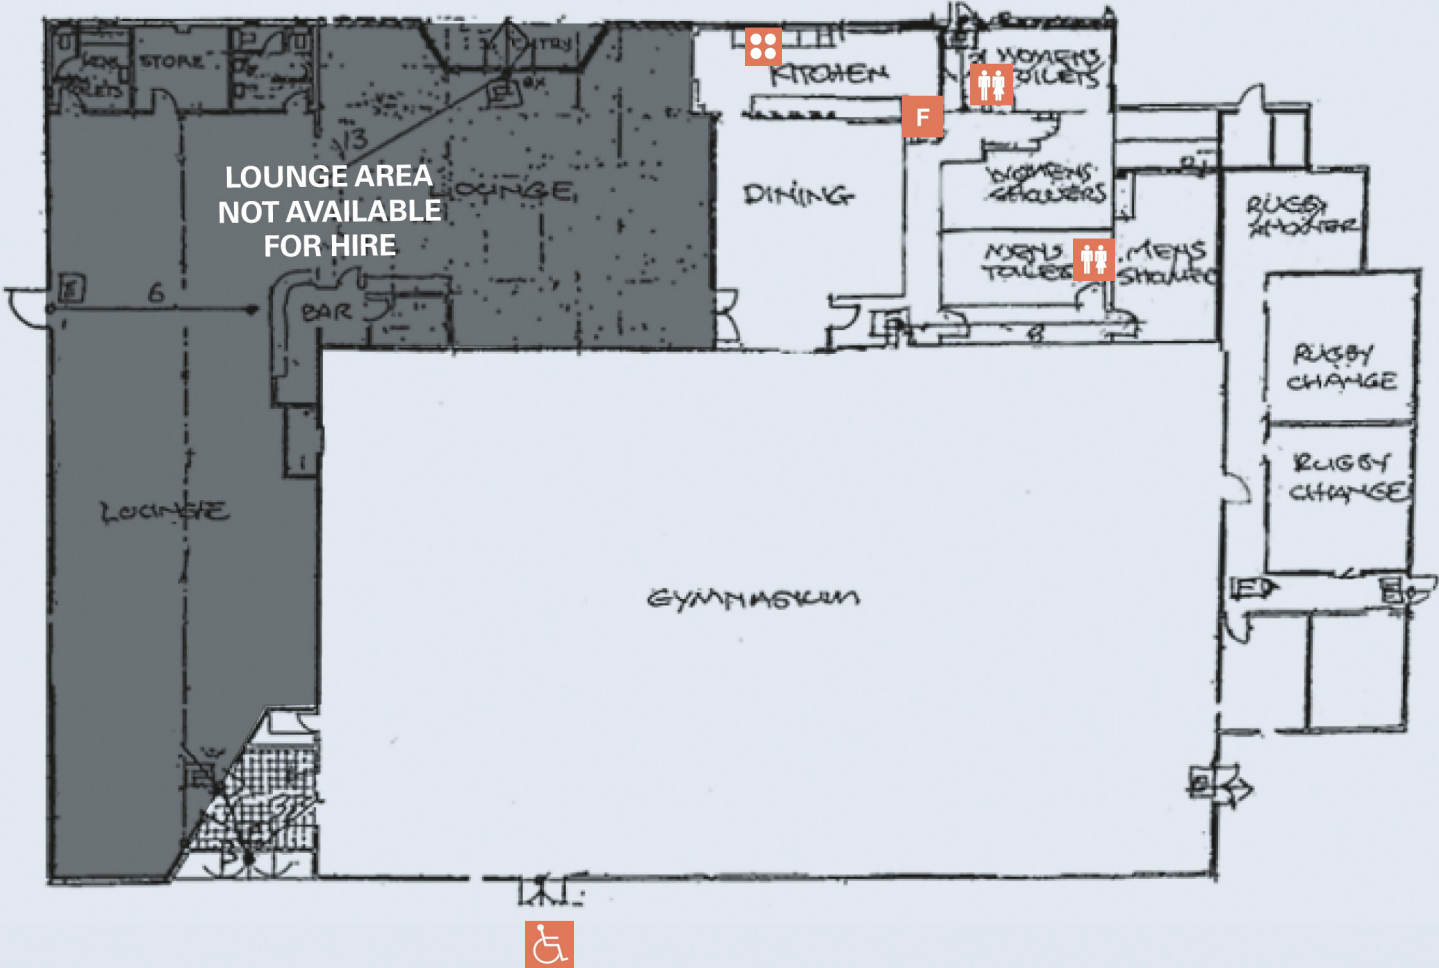

# Star Gym FLOORPLAN

- KEY:
-  Stove
  -  Fridge
  -  Toilets
  -  Heating
  -  Disabled Access

For more information:  
Phone 759 6060

Te Kaunihera-ā-Rohe o Ngāmotu  
NEW PLYMOUTH  
DISTRICT COUNCIL  
[newplymouthnz.com](http://newplymouthnz.com)