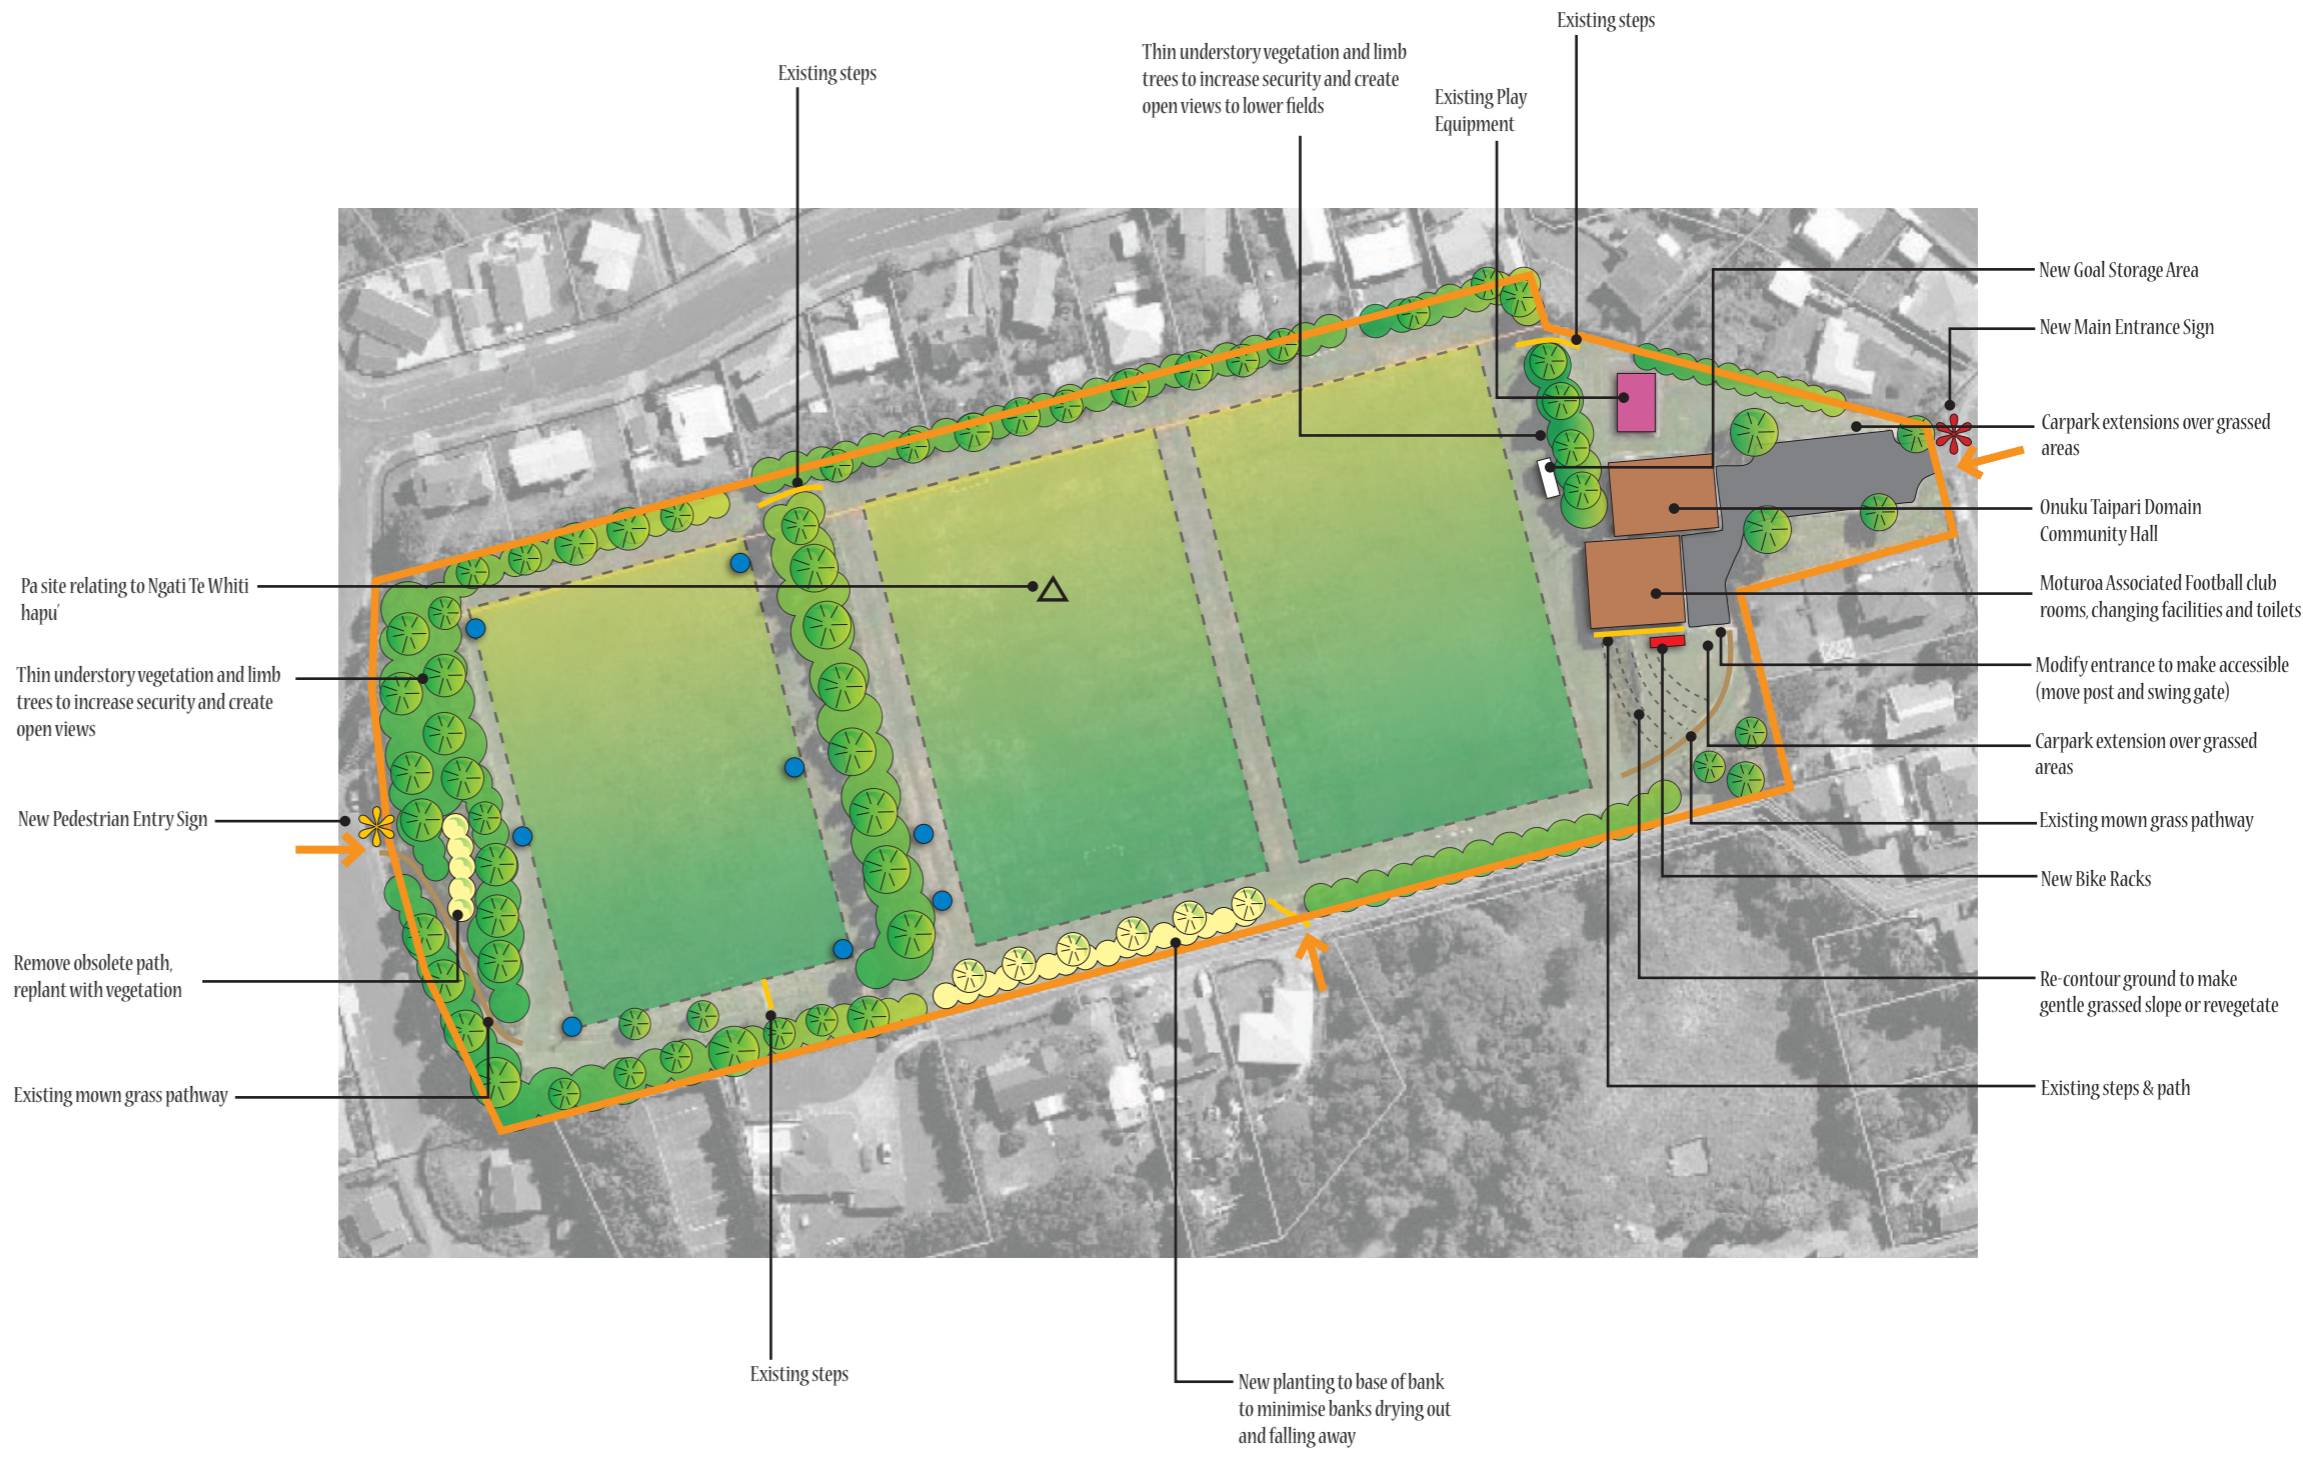

Visual Resource Key

- Land Parcel
- Entry Points
- Mown Sports Field Area
- Hardcourt Area
- Lease Boundary
- Existing Trees/Vegetation
- Proposed Trees/Vegetation
- Main Entry Sign
- Pedestrian Entry Sign
- Existing Building
- Future Building
- Play Equipment
- Goal Storage Area
- Cricket Nets
- Cricket Wicket
- Bike Racks
- Floodlights
- Future Floodlights
- Road
- Carpark
- Proposed Surfaced Pathway
- Existing Surfaced Pathway
- Proposed Unsurfaced Pathway
- Existing Unsurfaced Pathway
- Waahi Tapu/Archaeological Site
- Existing Monument/Memorial

Landscape Context Map & Key

- Park Boundary
- Surrounding Open Space/Reserves/Sports Fields
- Stream

Onuku Taipari Domain Development Concept Ngamotu Road, New Plymouth