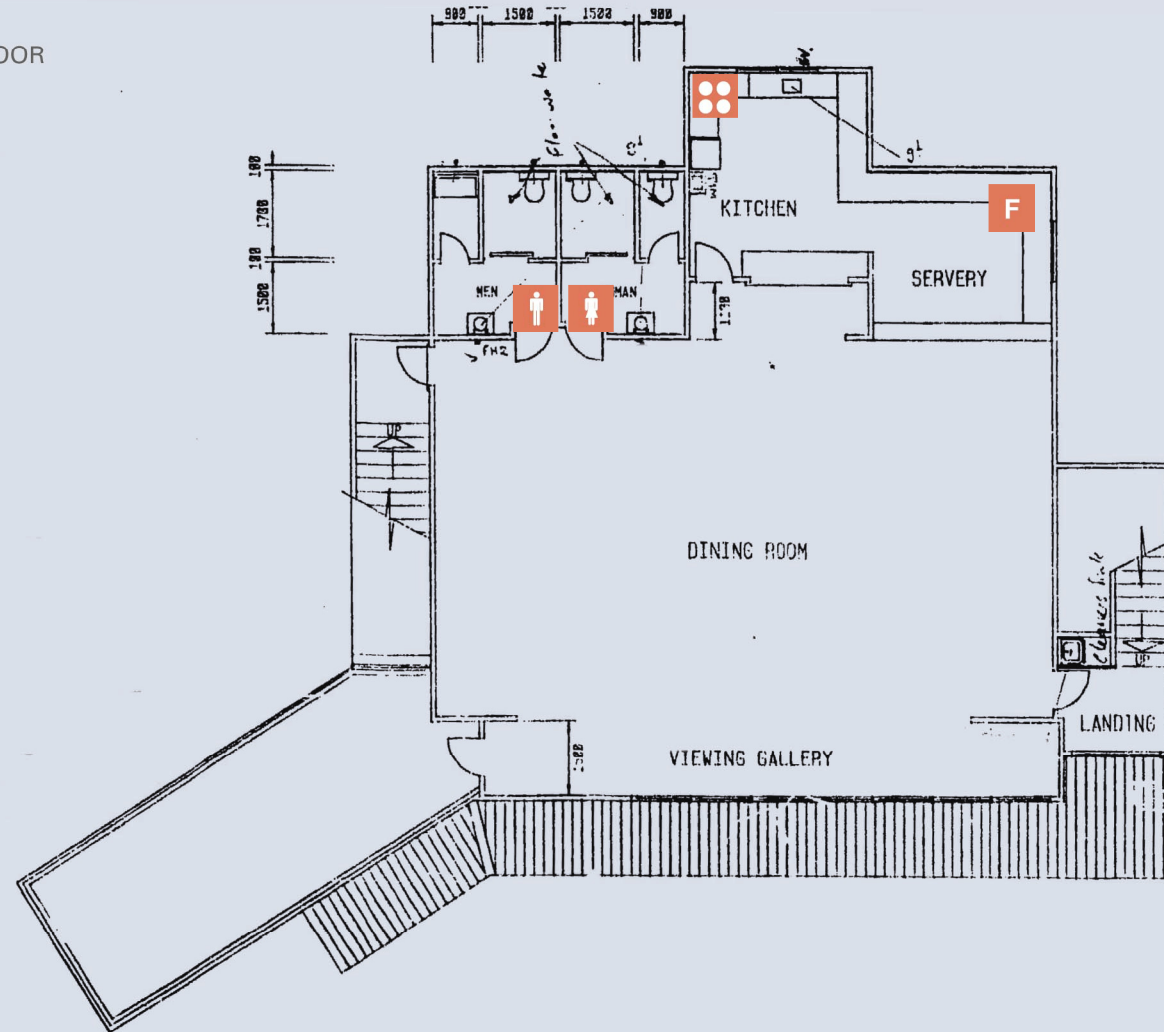

Bellringer Pavilion

UPPER FLOOR

KEY:

Stove

Fridge

Toilets

Heating

Disabled Access

UPPER FLOOR

For more information:
Phone 759 6060

NEW PLYMOUTH
DISTRICT COUNCIL
newplymouthnz.com