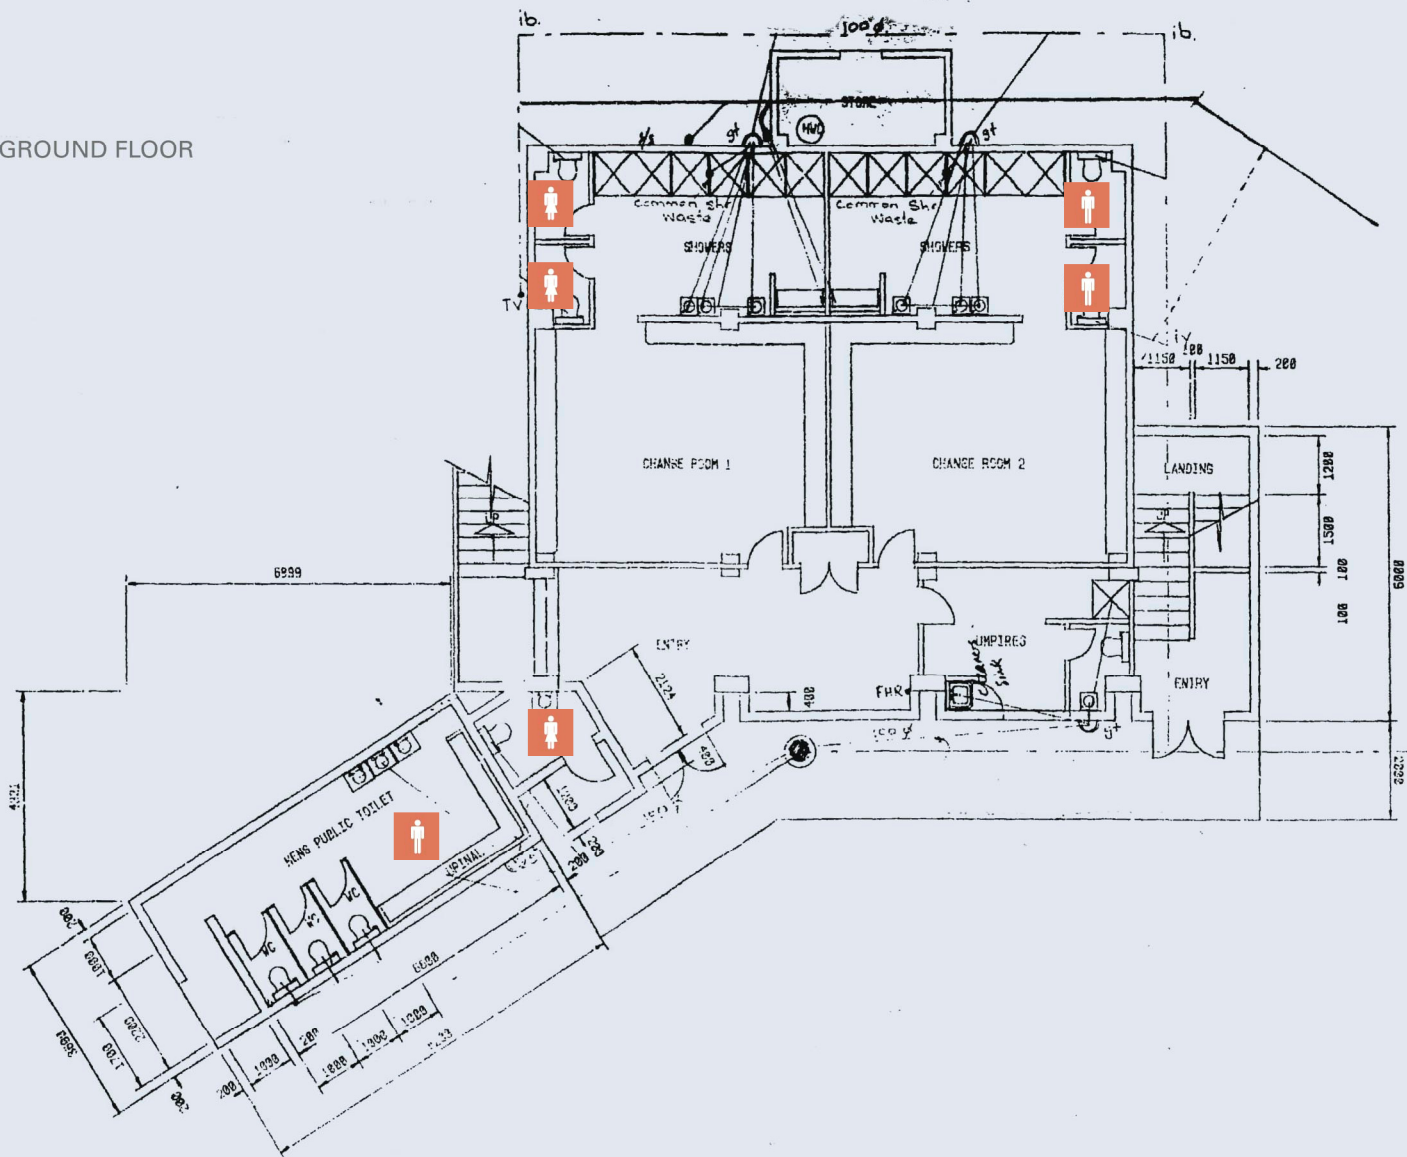

Bellringer Pavilion

GROUND FLOOR

KEY:

 Stove

 Fridge

 Toilets

 Heating

 Disabled Access

GROUND FLOOR

For more information:
Phone 759 6060

NEW PLYMOUTH
DISTRICT COUNCIL
newplymouthnz.com

Bellringer Pavilion

UPPER FLOOR

KEY:

Stove

Fridge