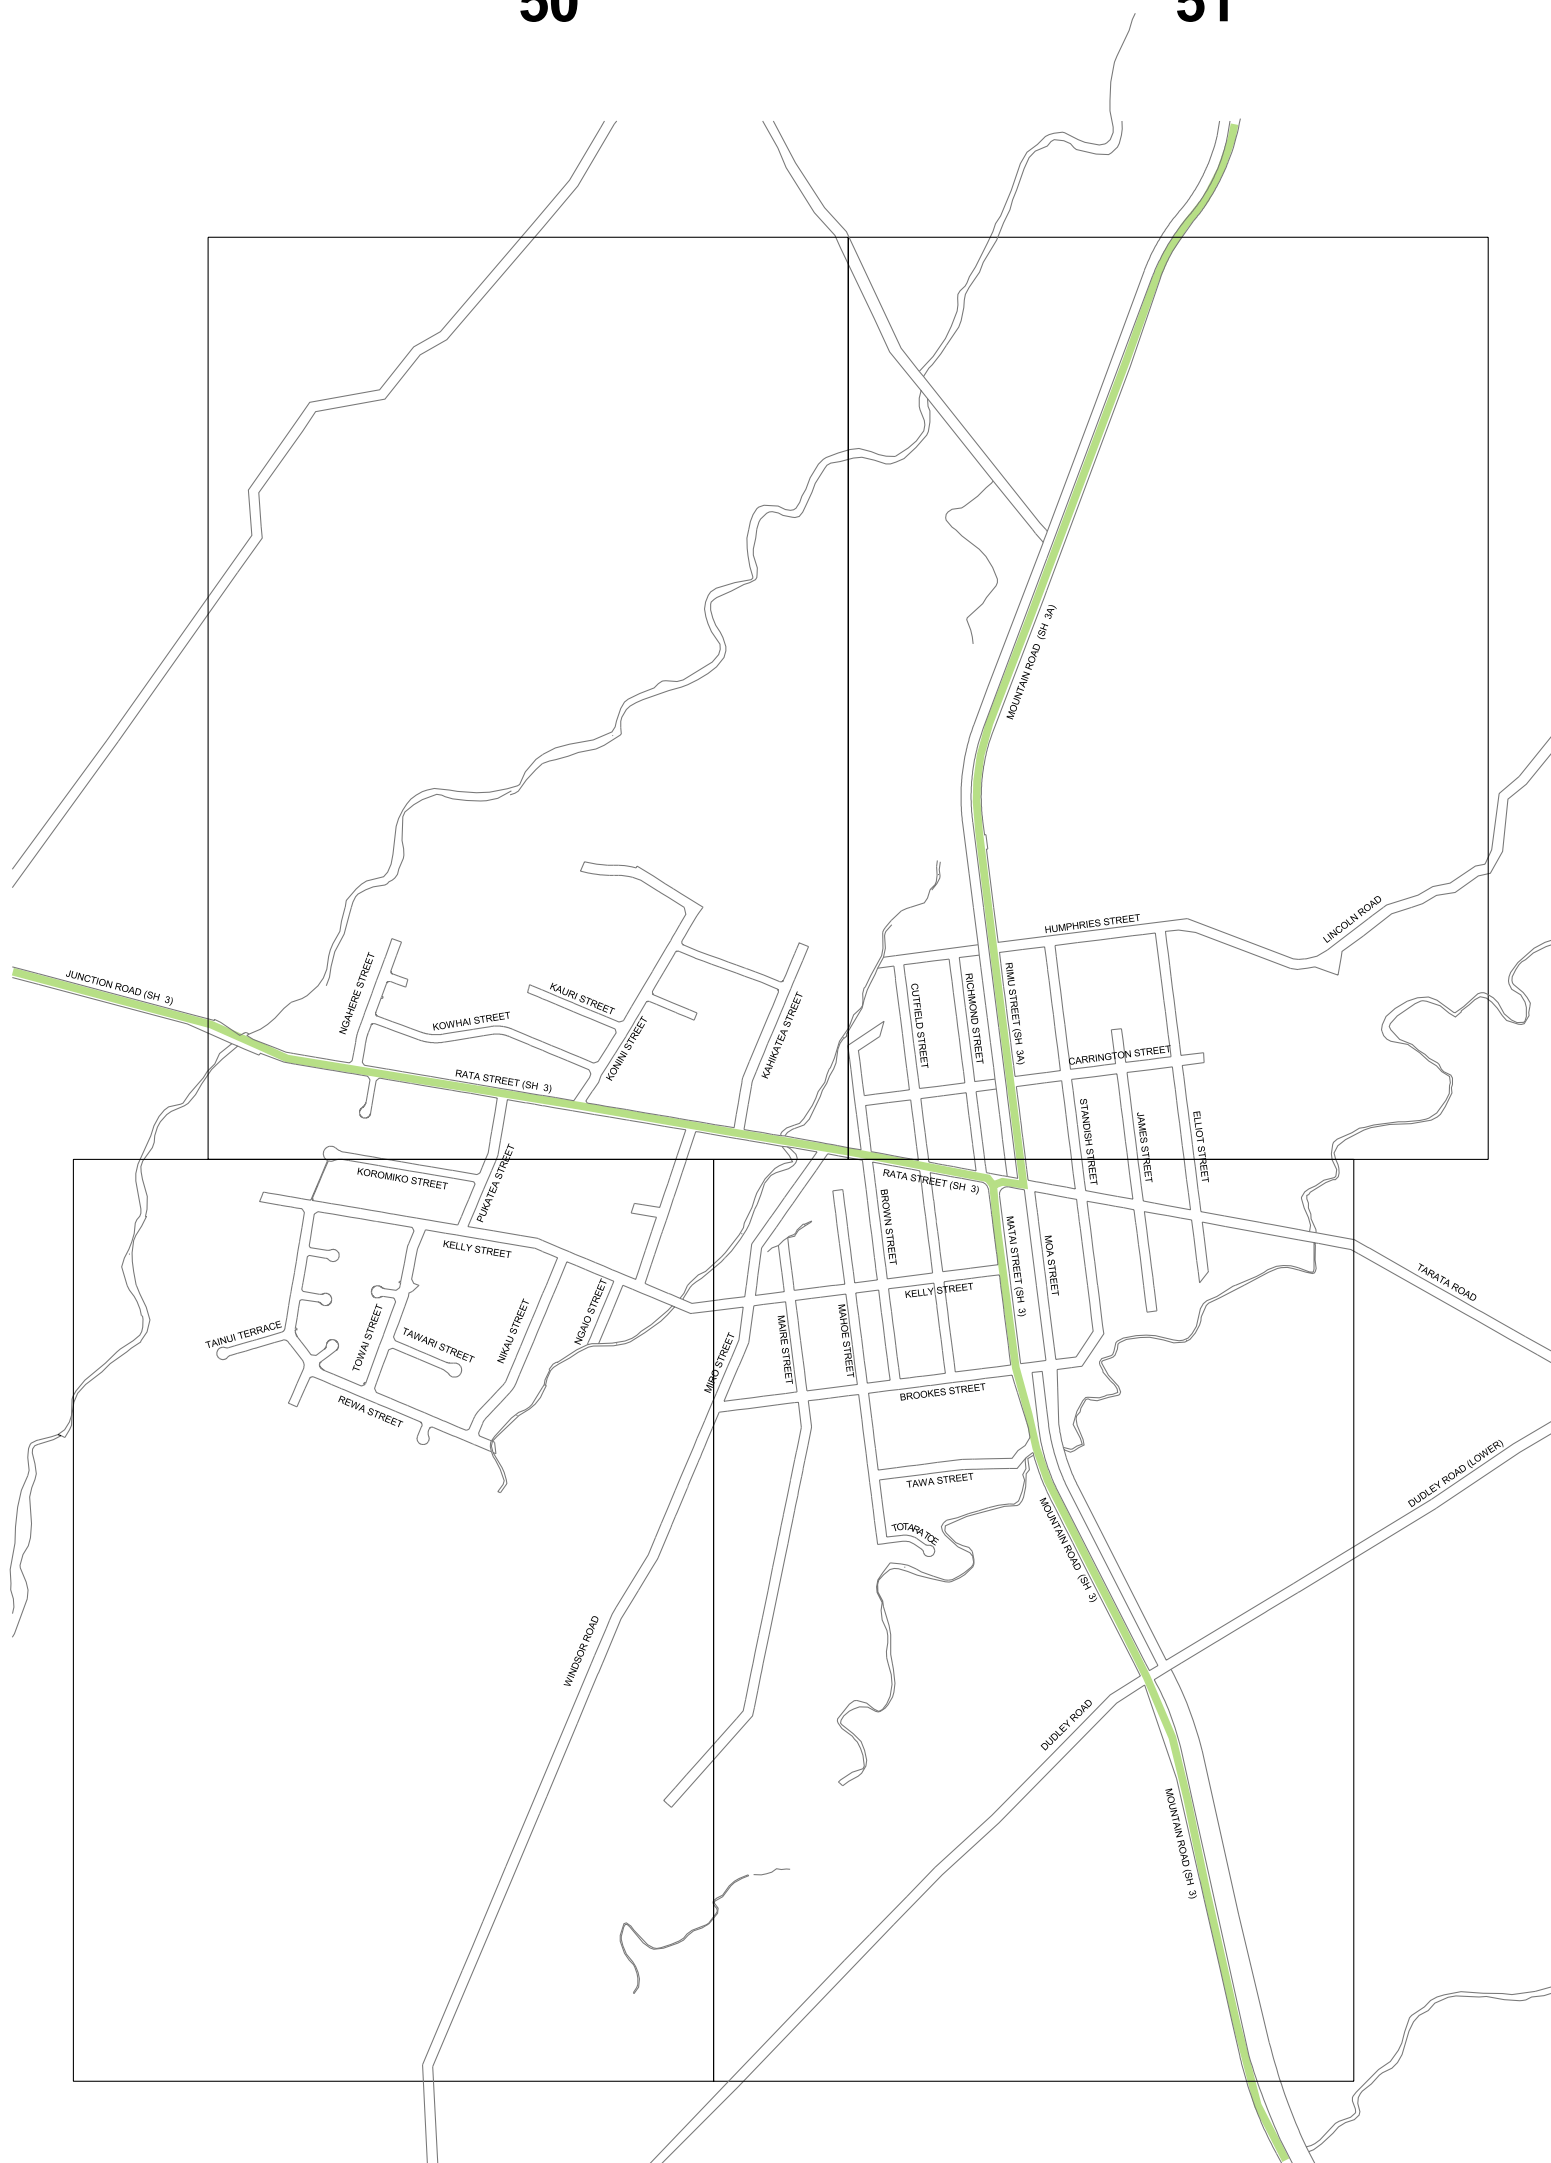

A

B

50

51

50

51

NOTE

On all planning maps there is an edge overlap of 10mm. In some cases it may be necessary to read more than one map at a time.

MAP INDEX
INGLEWOOD

NEW PLYMOUTH DISTRICT COUNCIL
newplymouthnz.com

NEW PLYMOUTH DISTRICT PLAN

Amended August 2005
LINZ Base Map August 2005