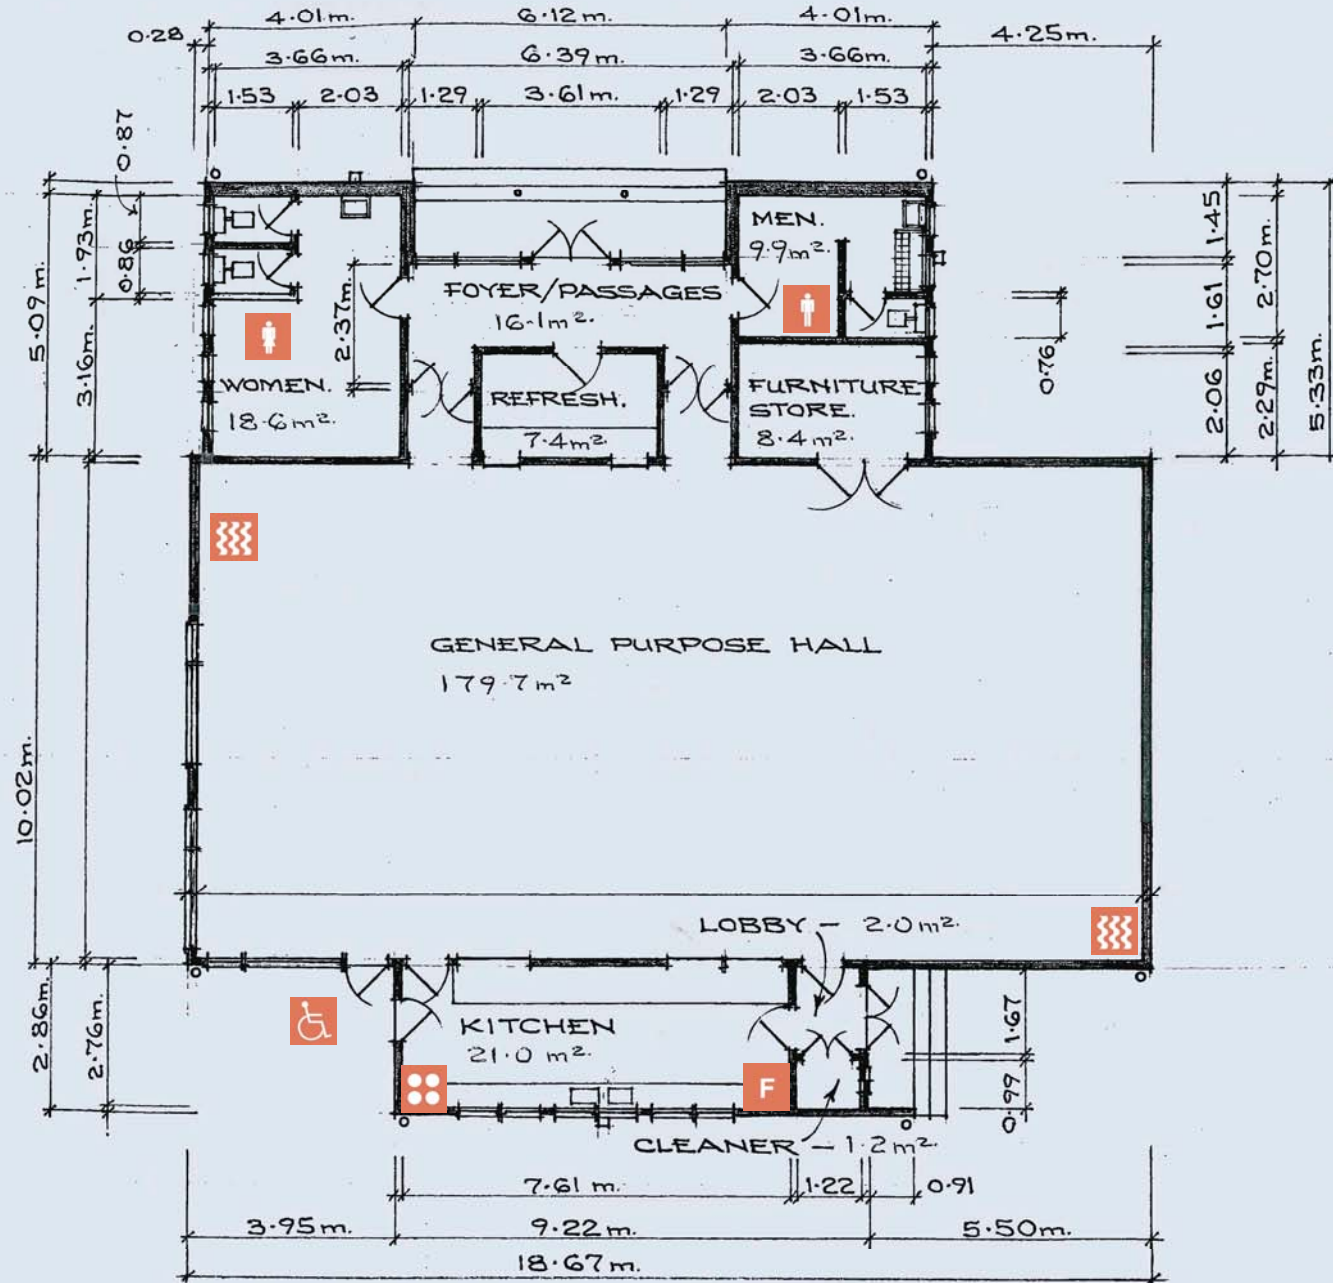

Ferndale Hall FLOORPLAN

KEY:

-  Stove
-  Fridge
-  Toilets
-  Heating
-  Disabled Access

For more information:
Phone 759 6060