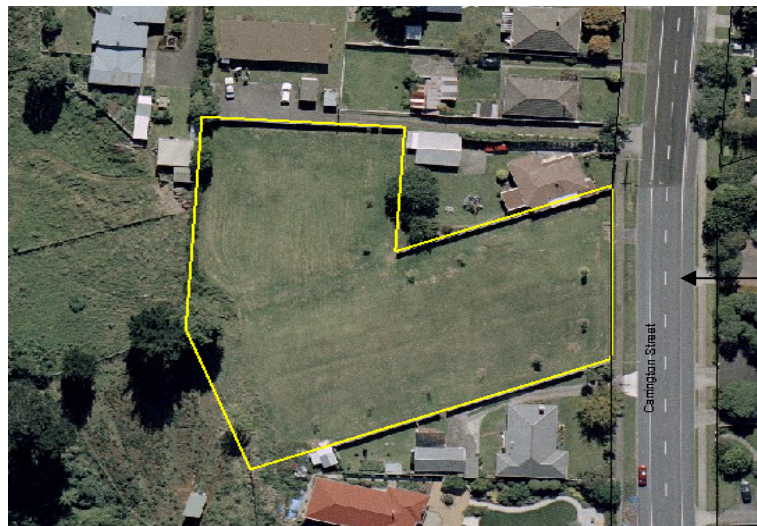

6.6 Carrington Street Reserve

Description

Location:	Upper Carrington Street
Legal description:	Lots 17 DP 6992 and Lot 27 DP 7932
Size:	0.45 ha
Reserve status:	Reserve

← Carrington Street

Physical description

These two parcels are located on the road frontage of Carrington Street at a point just before Carrington Street becomes Carrington Road. The reserve is a predominately flat, open, grassed area with a few specimen trees around the outer edge.

Tangata whenua interests

This reserve is within the tribal rohe of Te Atiawa Iwi. The area is of historic and cultural significance to Ngati Te Whiti.

Land status and history

Lot 27 DP 7932 and Lot 17 DP 6992 were vested in Her Majesty the Queen for recreation purposes in 1957 and 1962 respectively subject to the reserves and Domain Act 1953. The Crown vested the land in trust in the Taranaki County Council for recreation purposes in 1962 and 1969 respectively. The underlying titles remain with the crown.

Landscape Context Key

Landscape Features

- Stream

Spatial Features

- Reserve Land
- Surrounding Open Space/Reserves/Sports Fields