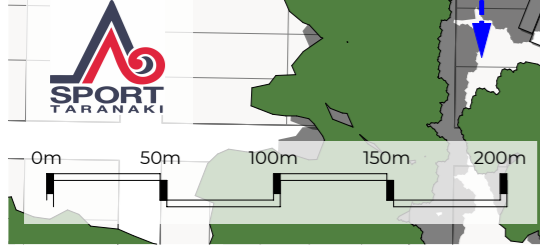

**NEW PLYMOUTH MULTI-SPORT HUB
CONCEPT MASTERPLAN**

DRAFT