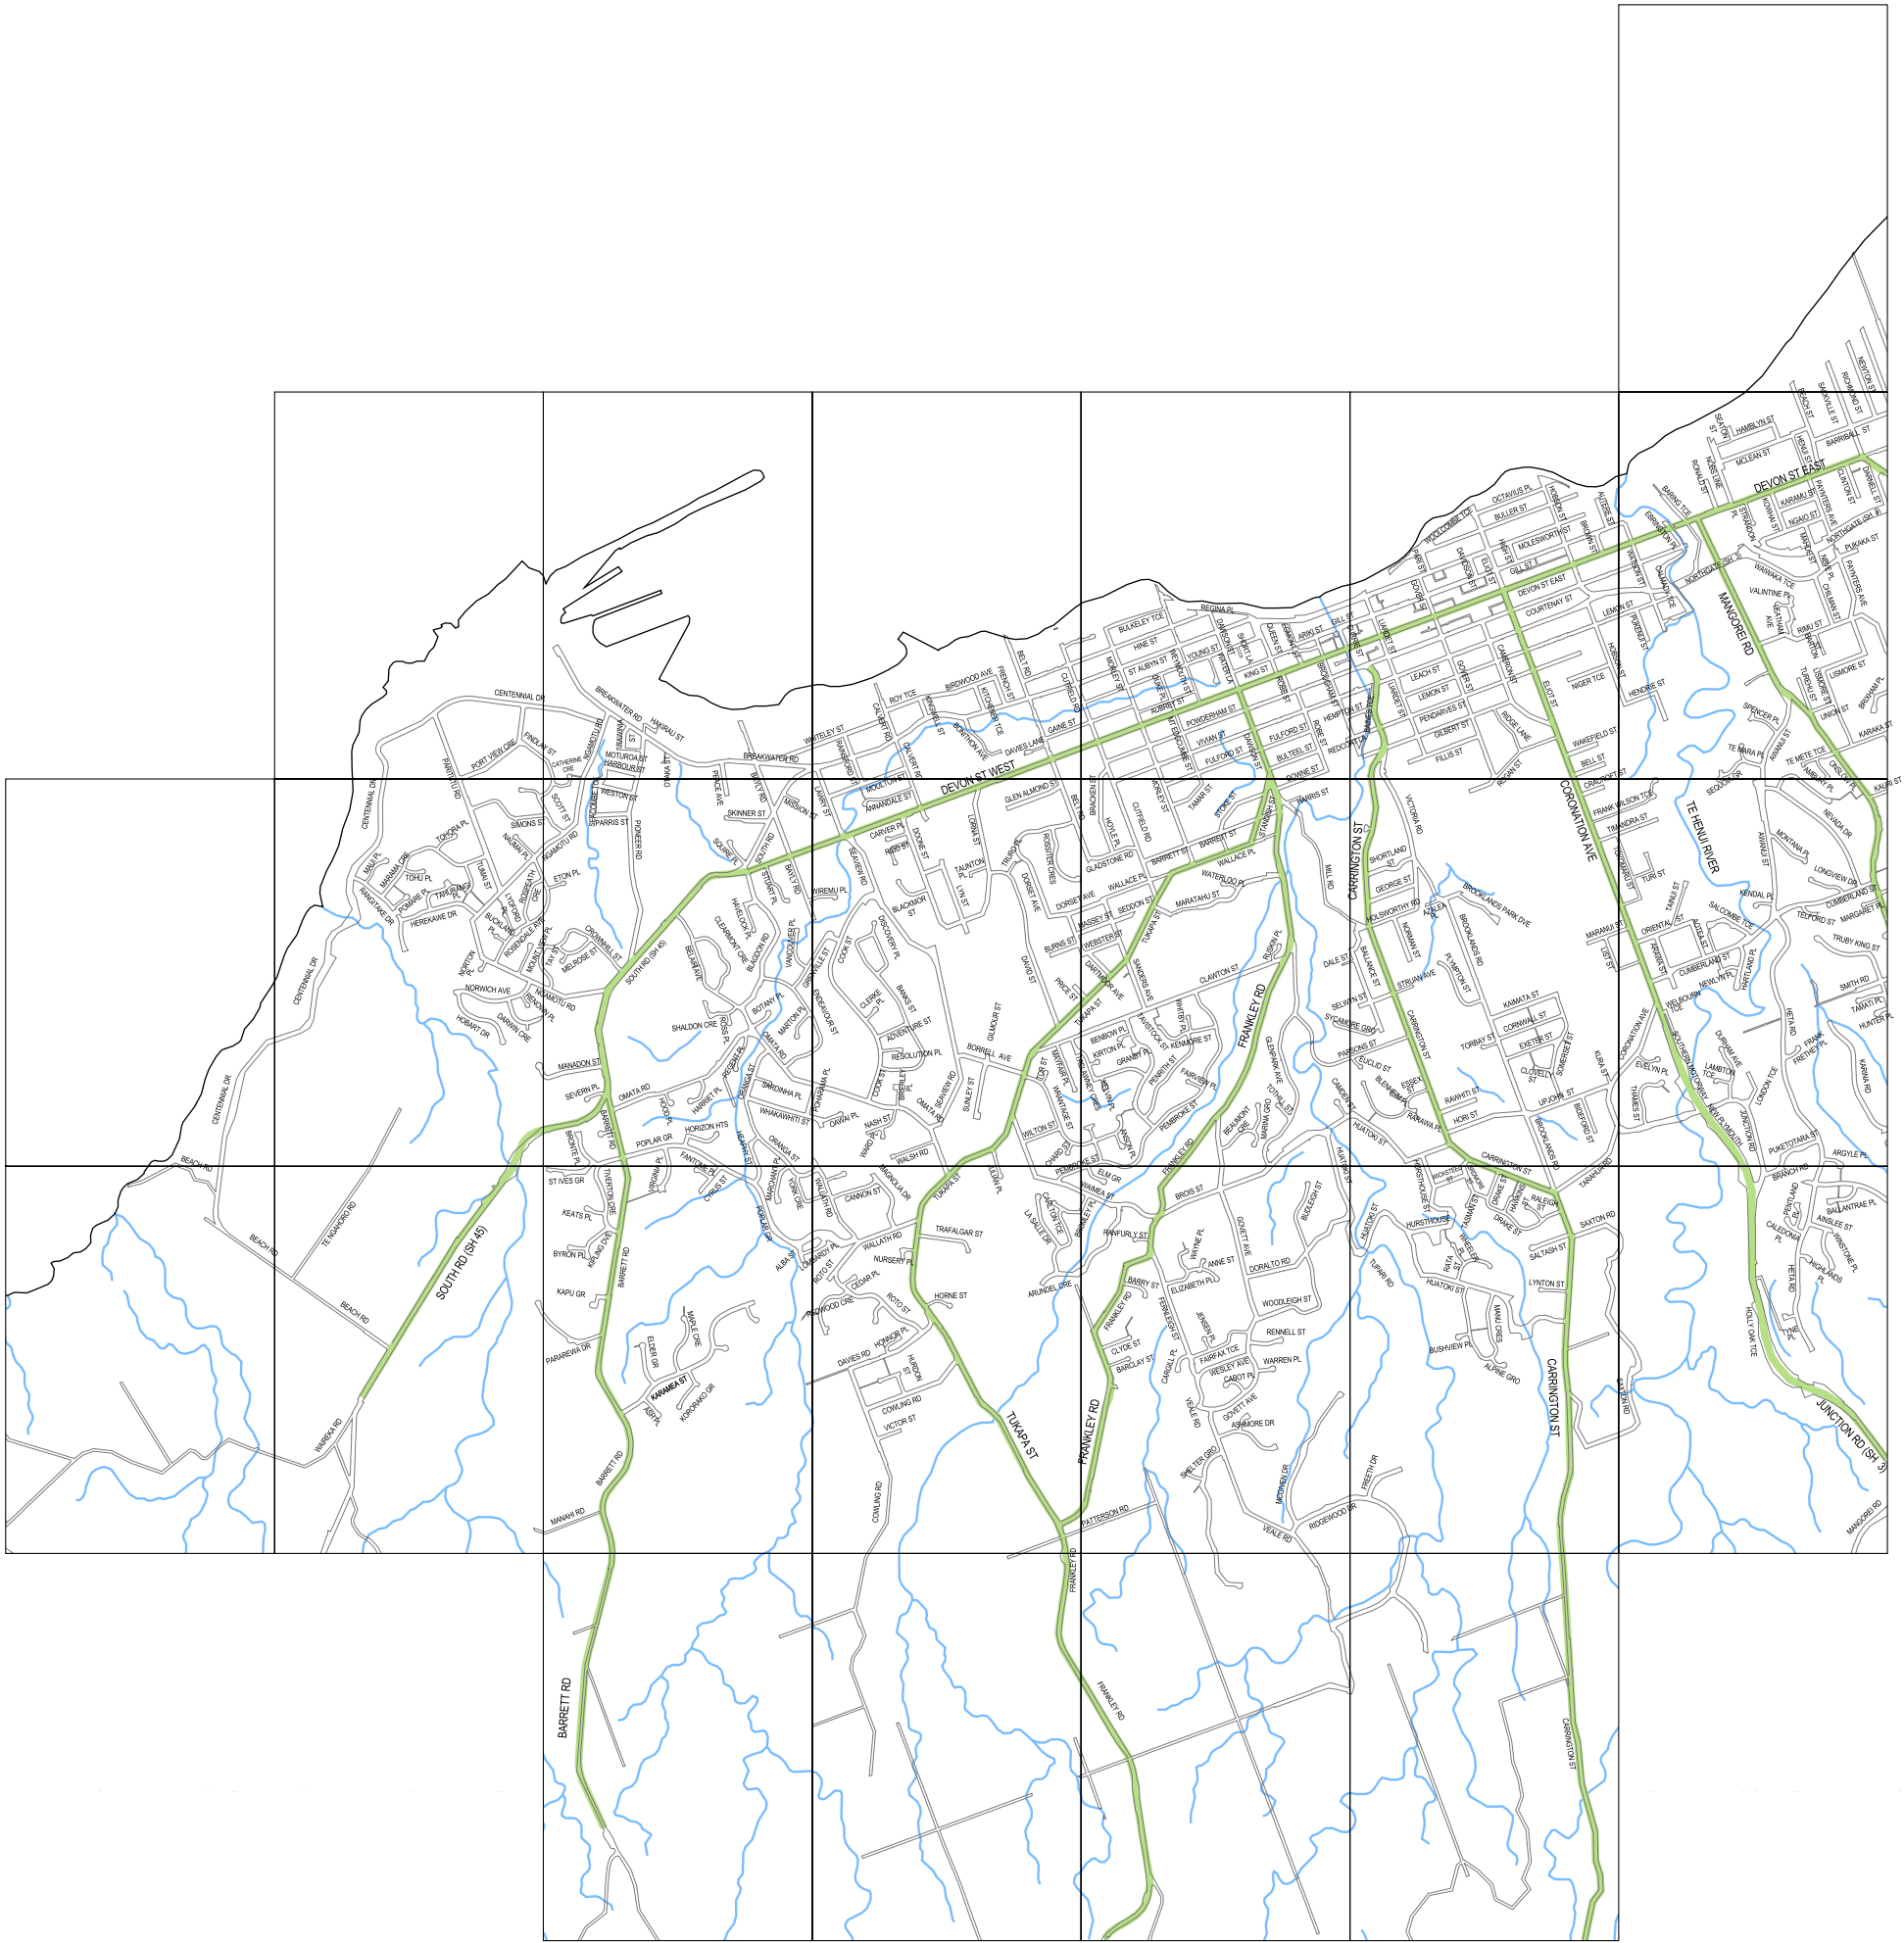

20

21

22

23

24

25

26

A

B

C

D

E

F

20

21

22

500 0 500 1000 Metres

Scale 1:35,000

Amended August 2005
LINZ Base Map August 2005

On any State Highway the Designation is to provide for the control of access to State Highways and all functions, powers and operations of Transit New Zealand in accordance with the Transit New Zealand Act 1999