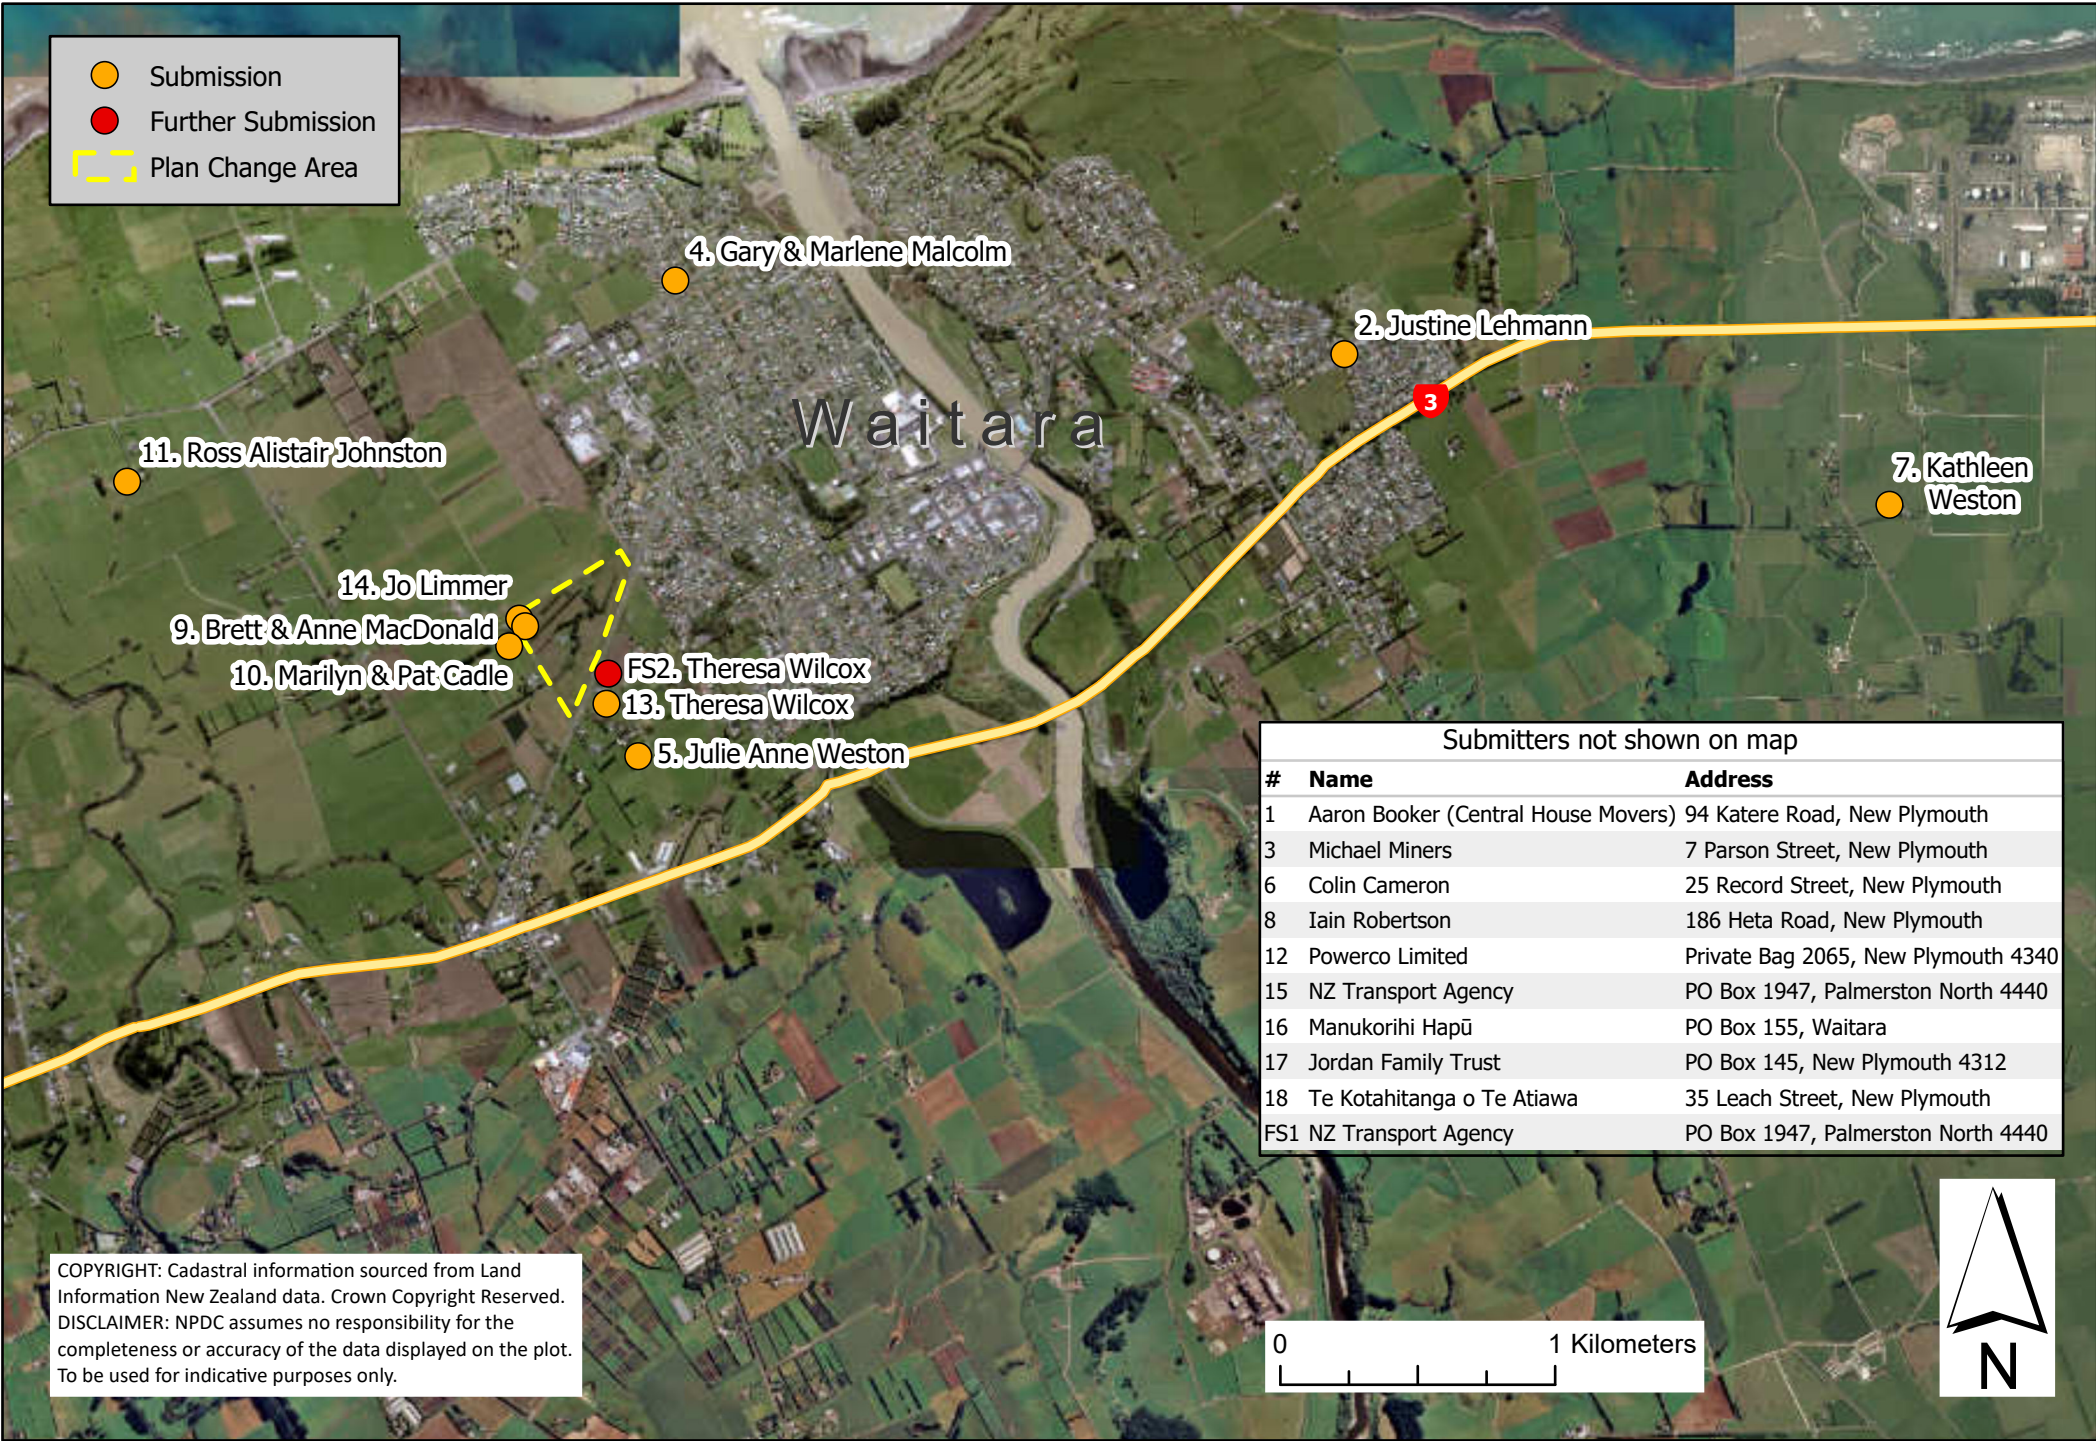

- Submission
- Further Submission
- Plan Change Area

Submitters not shown on map

#	Name	Address
1	Aaron Booker (Central House Movers)	94 Katere Road, New Plymouth
3	Michael Miners	7 Parson Street, New Plymouth
6	Colin Cameron	25 Record Street, New Plymouth
8	Iain Robertson	186 Heta Road, New Plymouth
12	Powerco Limited	Private Bag 2065, New Plymouth 4340
15	NZ Transport Agency	PO Box 1947, Palmerston North 4440
16	Manukorihi Hapū	PO Box 155, Waitara
17	Jordan Family Trust	PO Box 145, New Plymouth 4312
18	Te Kotahitanga o Te Atiawa	35 Leach Street, New Plymouth
FS1	NZ Transport Agency	PO Box 1947, Palmerston North 4440

COPYRIGHT: Cadastral information sourced from Land Information New Zealand data. Crown Copyright Reserved.  
 DISCLAIMER: NPDC assumes no responsibility for the completeness or accuracy of the data displayed on the plot.  
 To be used for indicative purposes only.

-  Plan Change Area
-  Submitter
-  Further Submitter
-  Parcel

COPYRIGHT: Cadastral information sourced from Land Information New Zealand data. Crown Copyright Reserved.  
 DISCLAIMER: NPDC assumes no responsibility for the completeness or accuracy of the data displayed on the plot.  
 To be used for indicative purposes only.