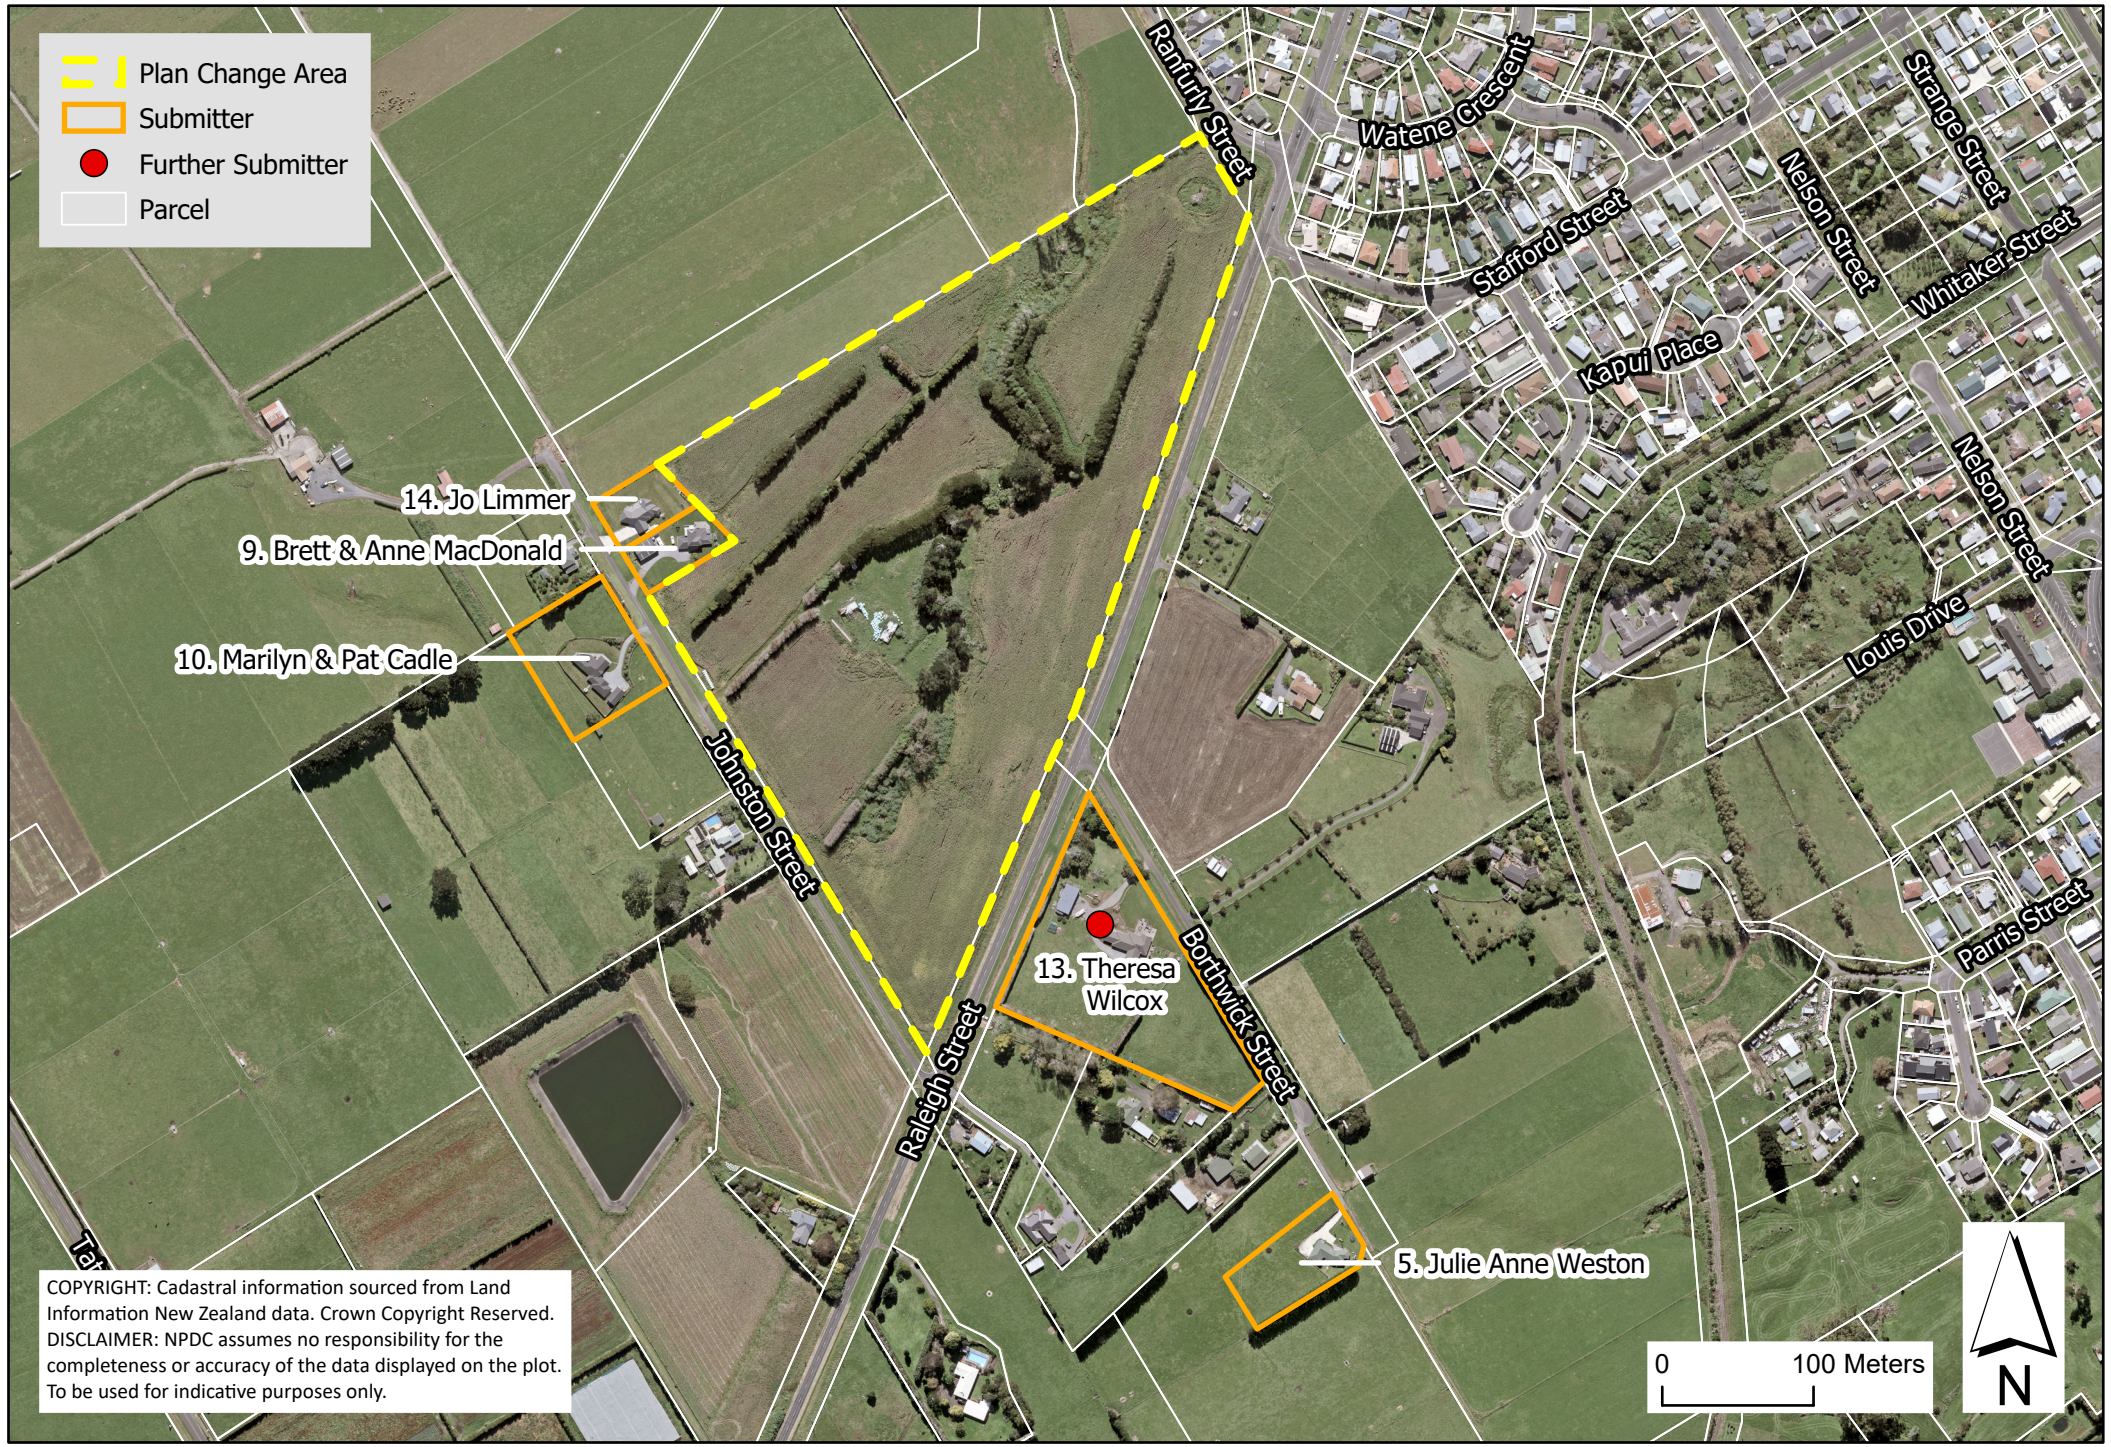

- Submission
- Further Submission
- Plan Change Area

Submitters not shown on map

#	Name	Address
1	Aaron Booker (Central House Movers)	94 Katere Road, New Plymouth
3	Michael Miners	7 Parson Street, New Plymouth
6	Colin Cameron	25 Record Street, New Plymouth
8	Iain Robertson	186 Heta Road, New Plymouth
12	Powerco Limited	Private Bag 2065, New Plymouth 4340
15	NZ Transport Agency	PO Box 1947, Palmerston North 4440
16	Manukorihi Hapū	PO Box 155, Waitara
17	Jordan Family Trust	PO Box 145, New Plymouth 4312
18	Te Kotahitanga o Te Atiawa	35 Leach Street, New Plymouth
FS1	NZ Transport Agency	PO Box 1947, Palmerston North 4440

COPYRIGHT: Cadastral information sourced from Land Information New Zealand data. Crown Copyright Reserved.  
 DISCLAIMER: NPDC assumes no responsibility for the completeness or accuracy of the data displayed on the plot.  
 To be used for indicative purposes only.

-  Plan Change Area
-  Submitter
-  Further Submitter
-  Parcel

COPYRIGHT: Cadastral information sourced from Land Information New Zealand data. Crown Copyright Reserved.  
 DISCLAIMER: NPDC assumes no responsibility for the completeness or accuracy of the data displayed on the plot.  
 To be used for indicative purposes only.