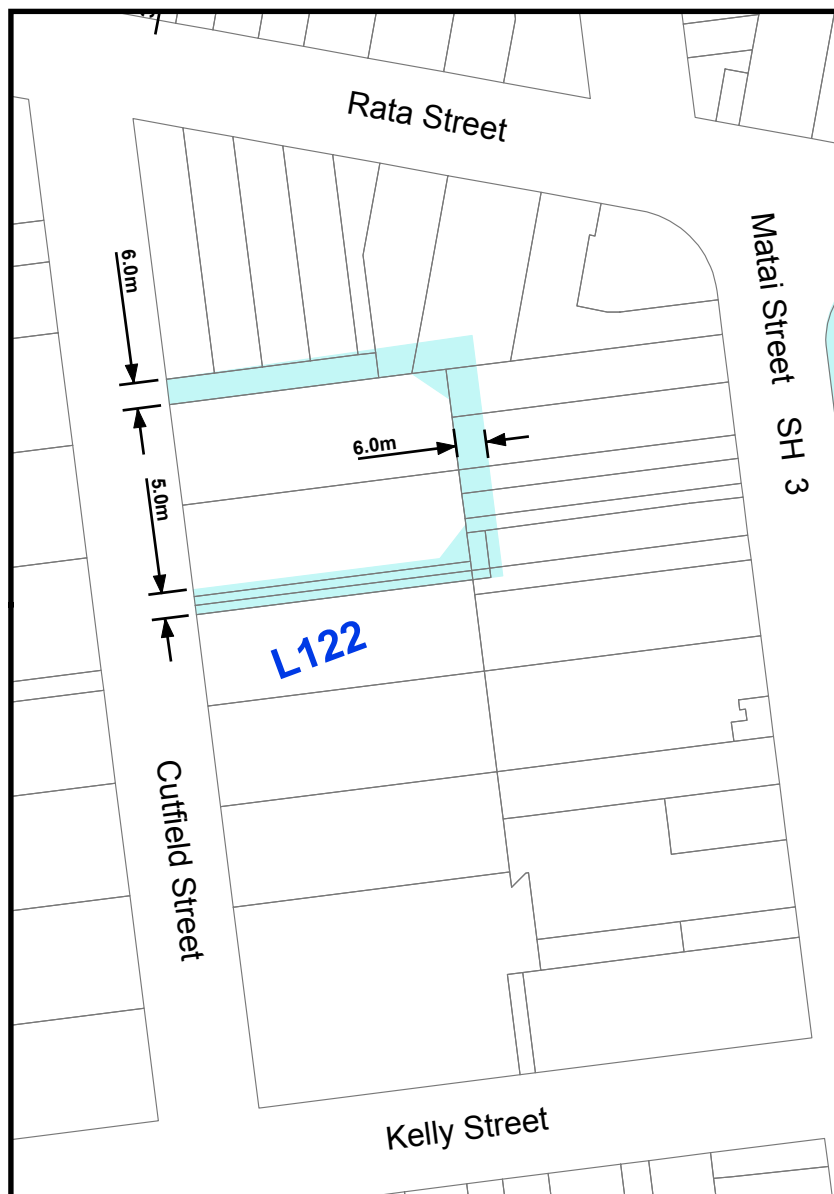

# BELL BLOCK

# INGLEWOOD

**PROPOSED  
SERVICE LANES  
OTHER TOWNS**

 **NEW PLYMOUTH DISTRICT COUNCIL**  
newplymouthnz.com  
**NEW PLYMOUTH DISTRICT PLAN**

0 25 50 75 Metres  
Scale 1:1,500  
Amended March 2008 (Update 3ah)  
LINZ Base Map June 2008