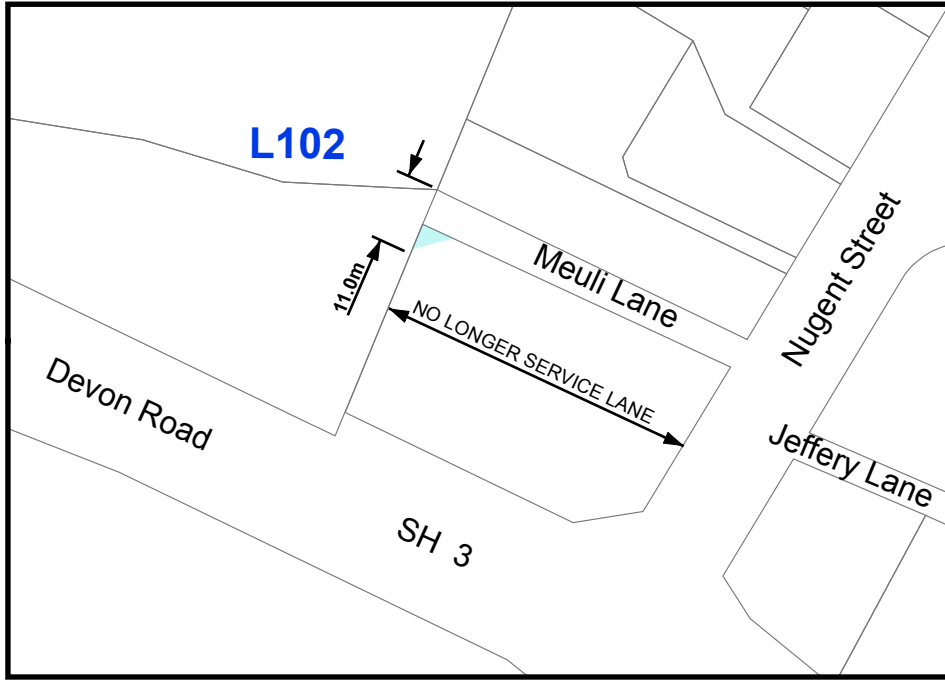

# BELL BLOCK

# INGLEWOOD

**PROPOSED  
SERVICE LANES  
OTHER TOWNS**

 **NEW PLYMOUTH DISTRICT COUNCIL**  
newplymouthnz.com  
**NEW PLYMOUTH DISTRICT PLAN**

0 25 50 75 Metres  
Scale 1:1,500  
Amended March 2008 (Update 3ah)  
LINZ Base Map June 2008