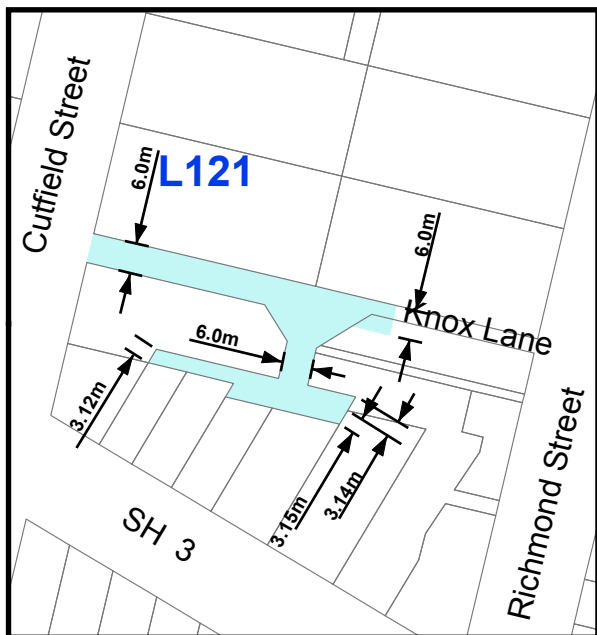

# BELL BLOCK

# INGLEWOOD

**PROPOSED  
SERVICE LANES  
OTHER TOWNS**

 **NEW PLYMOUTH DISTRICT COUNCIL**  
newplymouthnz.com  
**NEW PLYMOUTH DISTRICT PLAN**

0 25 50 75 Metres  
Scale 1:1,500  
Amended March 2008 (Update 3ah)  
LINZ Base Map June 2008