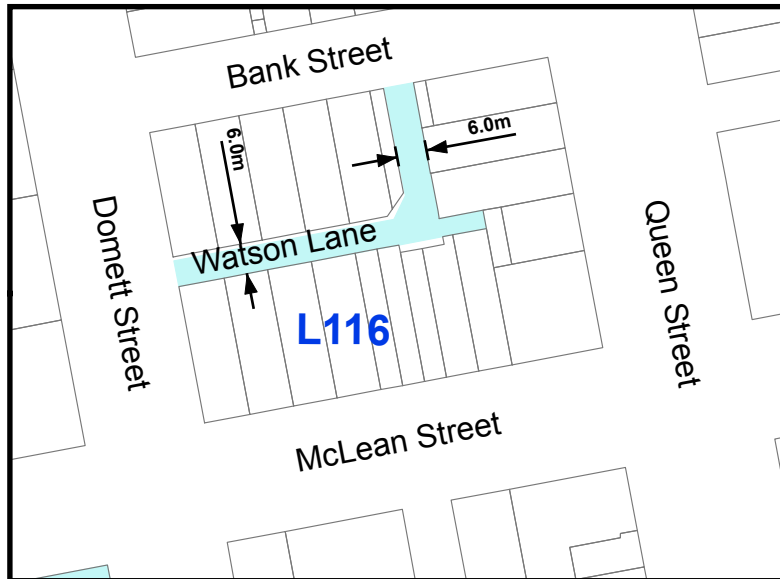

WAITARA

npdc\matthewsverdloff